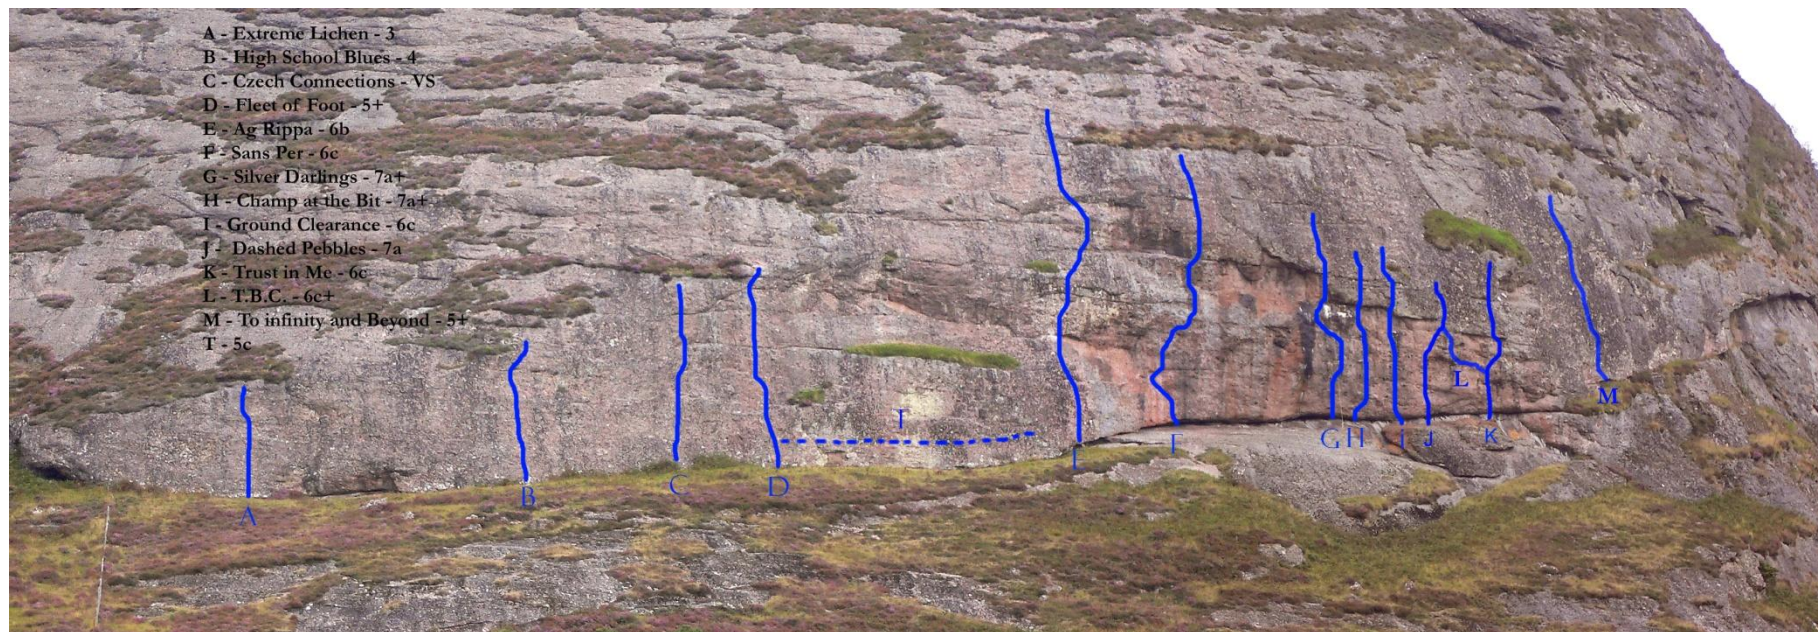

Silver Rock

North of the A9 and west of Golspie at O.S. grid ref: NH 796 996

Park carefully and thoughtfully at Culmaily Farm.

All routes equipped and first ascents by Simon Nadin except Extreme Lichen and High School Blues F.A. by Bethan Nadin